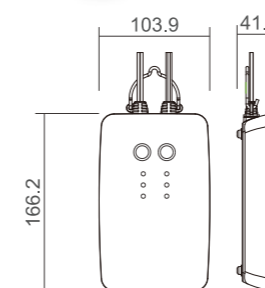

Super Slim compact Smart Battery Charger

PSL Series

PSL006

6 Amp Smart Battery Charger

- Fast, powerful charging
- Manual or auto matic voltage selection
- Suitable for lead acid, calcium, EFB and AGM battery
- Repairs and protects to improve battery health
- Includes maintenance mode, ideal for long term connection