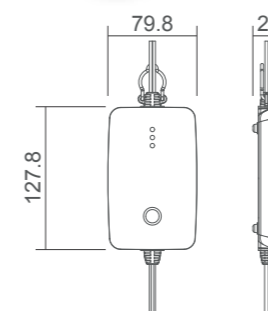

Slim Design

PSL001

1 Amp Smart Battery Charger

- Fast, powerful charging
- Manual or automatic voltage selection
- Suitable for lead acid, calcium, EFB and AGM battery
- Repairs and protects to improve battery health
- Includes maintenance mode, ideal for long term connection