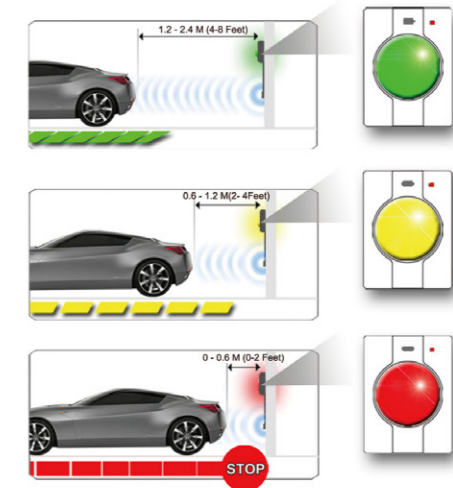

# Parking Sensor

PGC 510

## Garage Parking Sensor

- Visual Alert with 3 colour display (Red / Amber / Green) and 1 sensor
- Ultrasonic Wireless Distance Detection at 2.4M (8 Feet) range
- Programmable "Red Light" distance setting to suit user's needs
- Powered by AC Adaptor and 4 X AA size battery
- Ultrasonic technology alerts to obstacle
- Auto sleep mode to prolong battery life